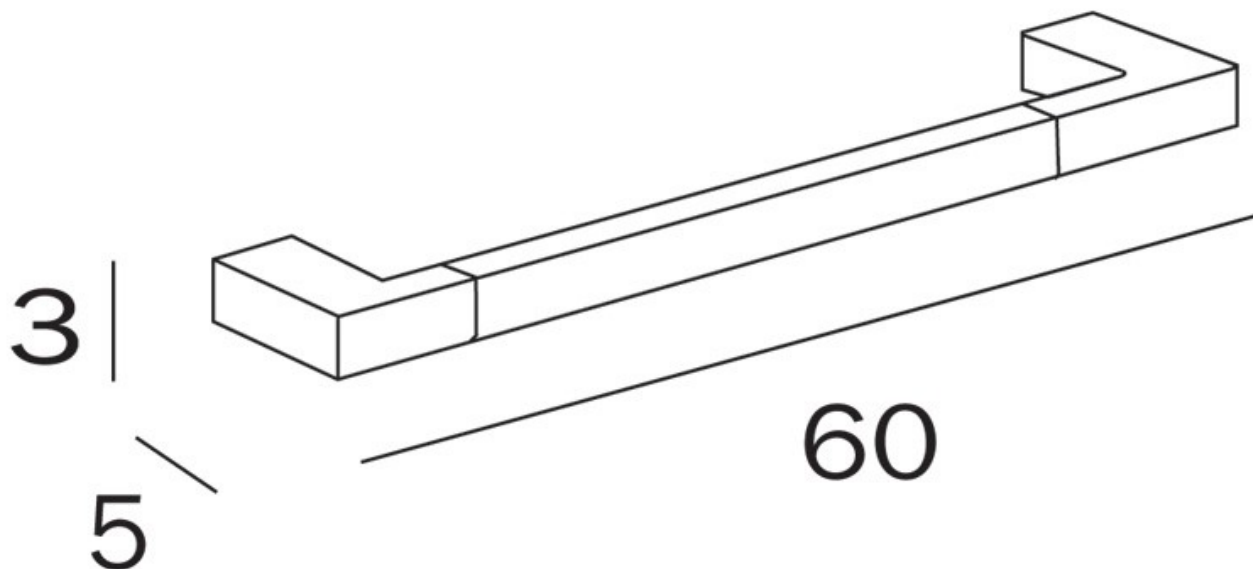

Proudly imported and distributed by
Gro Agencies Pty Ltd
Unit 2 / 37 Howe St, Osborne Park, WA, 6017
P 08 9446 3288 E info@groagencies.com.au W www.groagencies.com.au